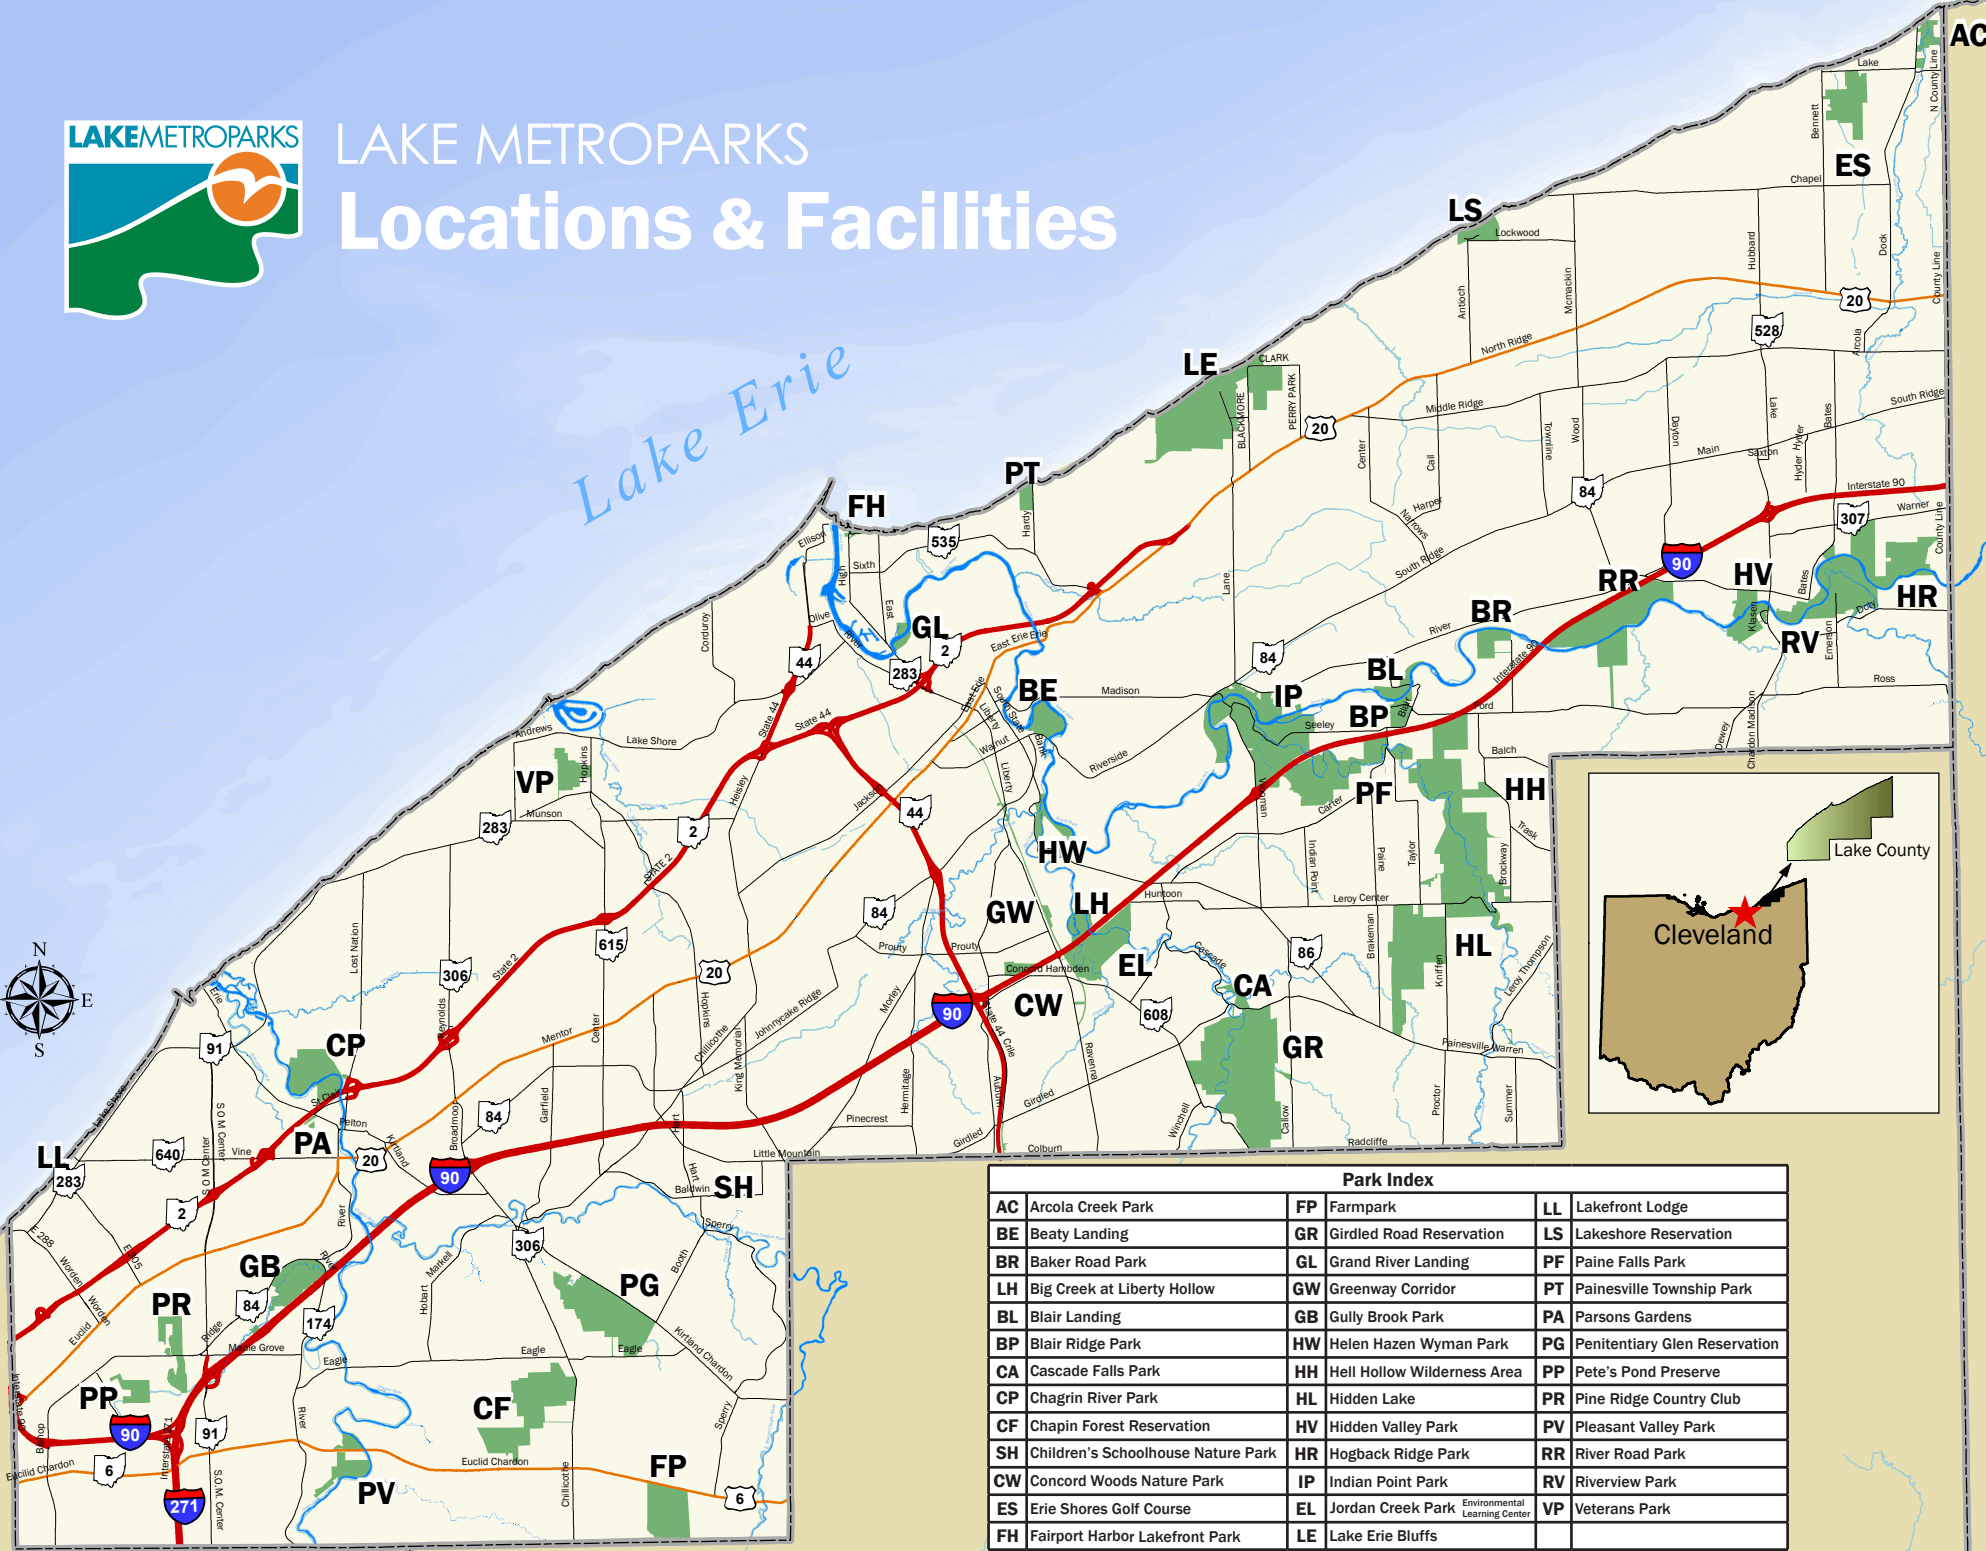

LAKE METROPARKS Locations & Facilities

Lake Erie

Park Index			
AC	Arcola Creek Park	LL	Lakefront Lodge
BE	Beaty Landing	LS	Lakeshore Reservation
BR	Baker Road Park	PF	Paine Falls Park
LH	Big Creek at Liberty Hollow	PG	Penitentiary Glen Reservation
BL	Blair Landing	PT	Painesville Township Park
BP	Blair Ridge Park	PA	Parsons Gardens
CA	Cascade Falls Park	HW	Helen Hazen Wyman Park
CP	Chagrin River Park	HH	Hell Hollow Wilderness Area
CF	Chapin Forest Reservation	HL	Hidden Lake
SH	Children's Schoolhouse Nature Park	HV	Hidden Valley Park
CW	Concord Woods Nature Park	HR	Hogback Ridge Park
ES	Erie Shores Golf Course	IP	Indian Point Park
FH	Fairport Harbor Lakefront Park	EL	Jordan Creek Park
		LE	Lake Erie Bluffs
		RR	River Road Park
		RV	Riverview Park
		VP	Veterans Park