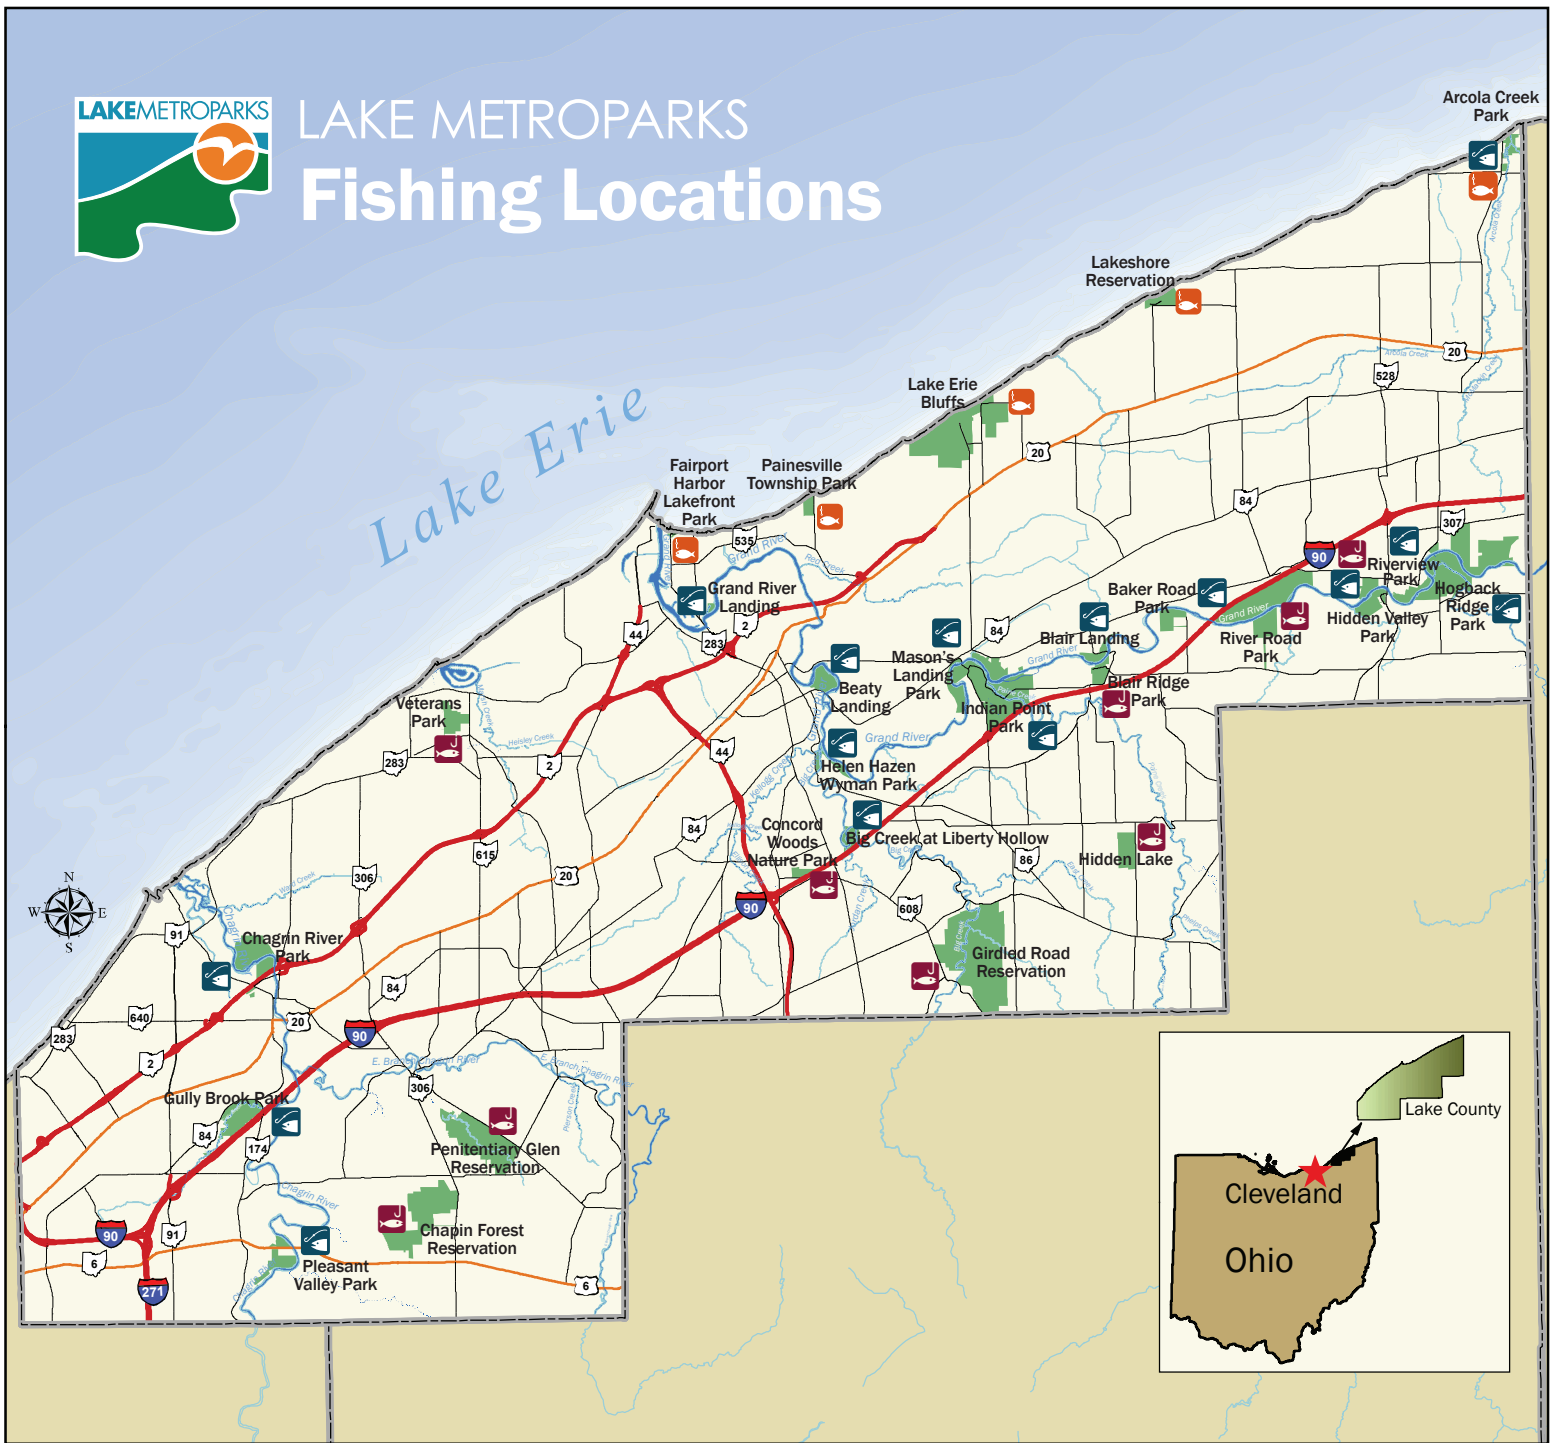

LAKE METROPARKS Fishing Locations

Arcola Creek Park 941 Dock Rd., Madison Twp. 44057 	Fairport Harbor Lakefront Park 301 Huntington Beach Dr., Fairport Harbor 44077 	Lake Erie Bluffs 2901 Clark Rd., Perry Twp. 44081 3301 Lane Rd., Perry Twp. 44081
Baker Road Park 4960 Baker Rd., Leroy Twp. 44057 	Girdled Road Reservation 12926 Radcliffe Rd., Concord Twp. 44077 12415 Concord Hamden Rd., Concord Twp. 44077 	Lakeshore Reservation 4799 Lockwood Rd., North Perry Village 44081
Beaty Landing 477 East Walnut St., Painesville 44077 543 East Walnut St., Painesville 44077 	Grand River Landing 1181 N. St. Clair St., Fairport Harbor 44077 	Mason's Landing Park 5000 Vrooman Rd., Perry Twp. 44081
Big Creek at Liberty Hollow 6735 Fay Rd., Concord Twp. 44077 	Gully Brook Park 2100 River Rd., Willoughby Hills 44094 	Painesville Township Park 1025 Hardy Rd., Painesville Twp. 44077
Blair Landing 5280 Blair Rd., Perry 44081 	Helen Hazen Wyman Park 6101 Painesville-Warren Rd. (Rt. 86), Concord Twp. 44077 	Penitentiary Glen Reservation 8668 Kirtland-Chardon Rd., Kirtland 44094
Blair Ridge Park (fishing by Lake Metroparks permit) 5330 Blair Rd., Perry 44081 	Hidden Lake 7024 Kniffen Rd., Leroy Twp. 44077 	Pleasant Valley Park 38990 Pleasant Valley Rd., Willoughby Hills 44094
Chagrin River Park 3100 Reeves Rd., Willoughby/Eastlake 44094 1000 Rural Dr., Eastlake 44095 37699 Erie Rd., Willoughby 44094 	Hidden Valley Park 6500 River Rd., Madison Twp. 44057 (pond) 4872 Klases Rd., Madison Twp. 44057 (river) 	River Road Park 5808 River Rd., Madison Twp. 44057
Chapin Forest Reservation 9938 Chillicothe Rd. (Rt. 306), Kirtland 44094 10381 Hobart Rd., Kirtland 44094 	Hogback Ridge Park 4700 Emerson Rd., Madison Twp. 44057 	Riverview Park 4895 Bailey Rd., Madison Twp. 44057
Concord Woods Nature Park 11211 Spear Rd., Concord Twp. 44077 	Indian Point Park 12951 Seeley Rd., Leroy Twp. 44077 	Veterans Park 5730 Hopkins Rd., Mentor 44060