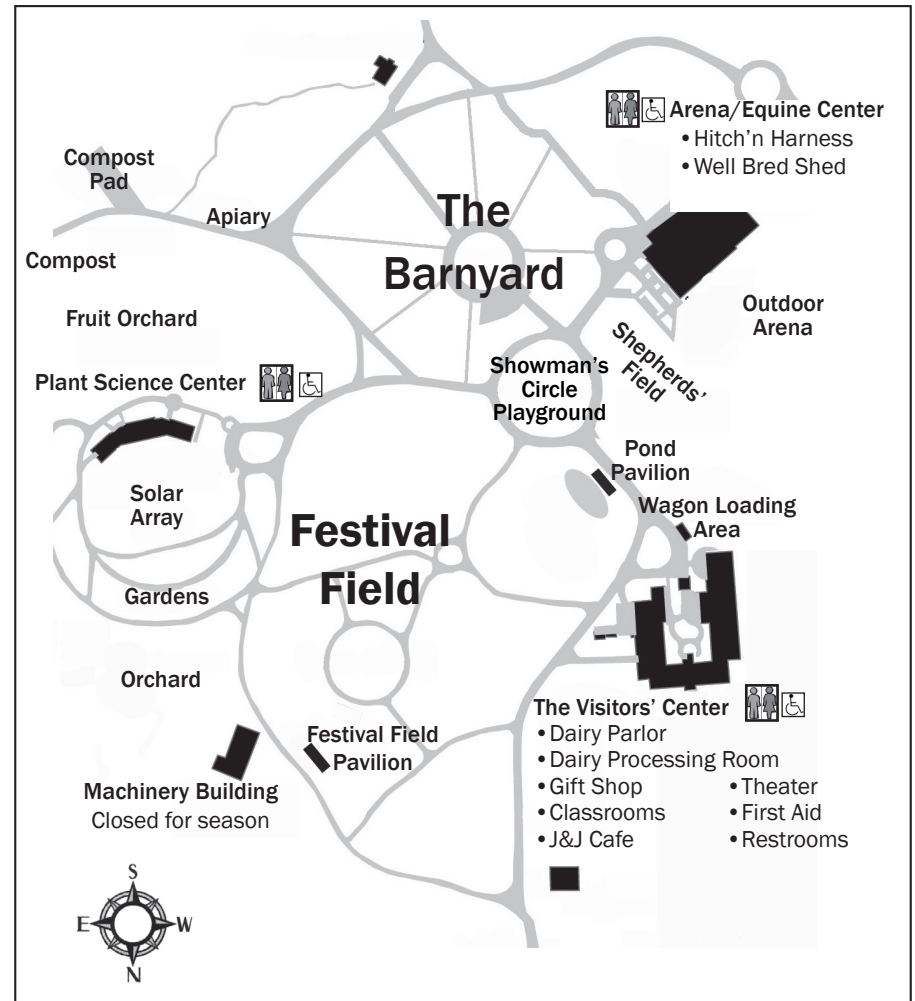

Great ways to get involved with the Farmpark

- Farmpark memberships
- Volunteer opportunities

For volunteer opportunities, please contact the volunteer office at 440-585-3041 x6418