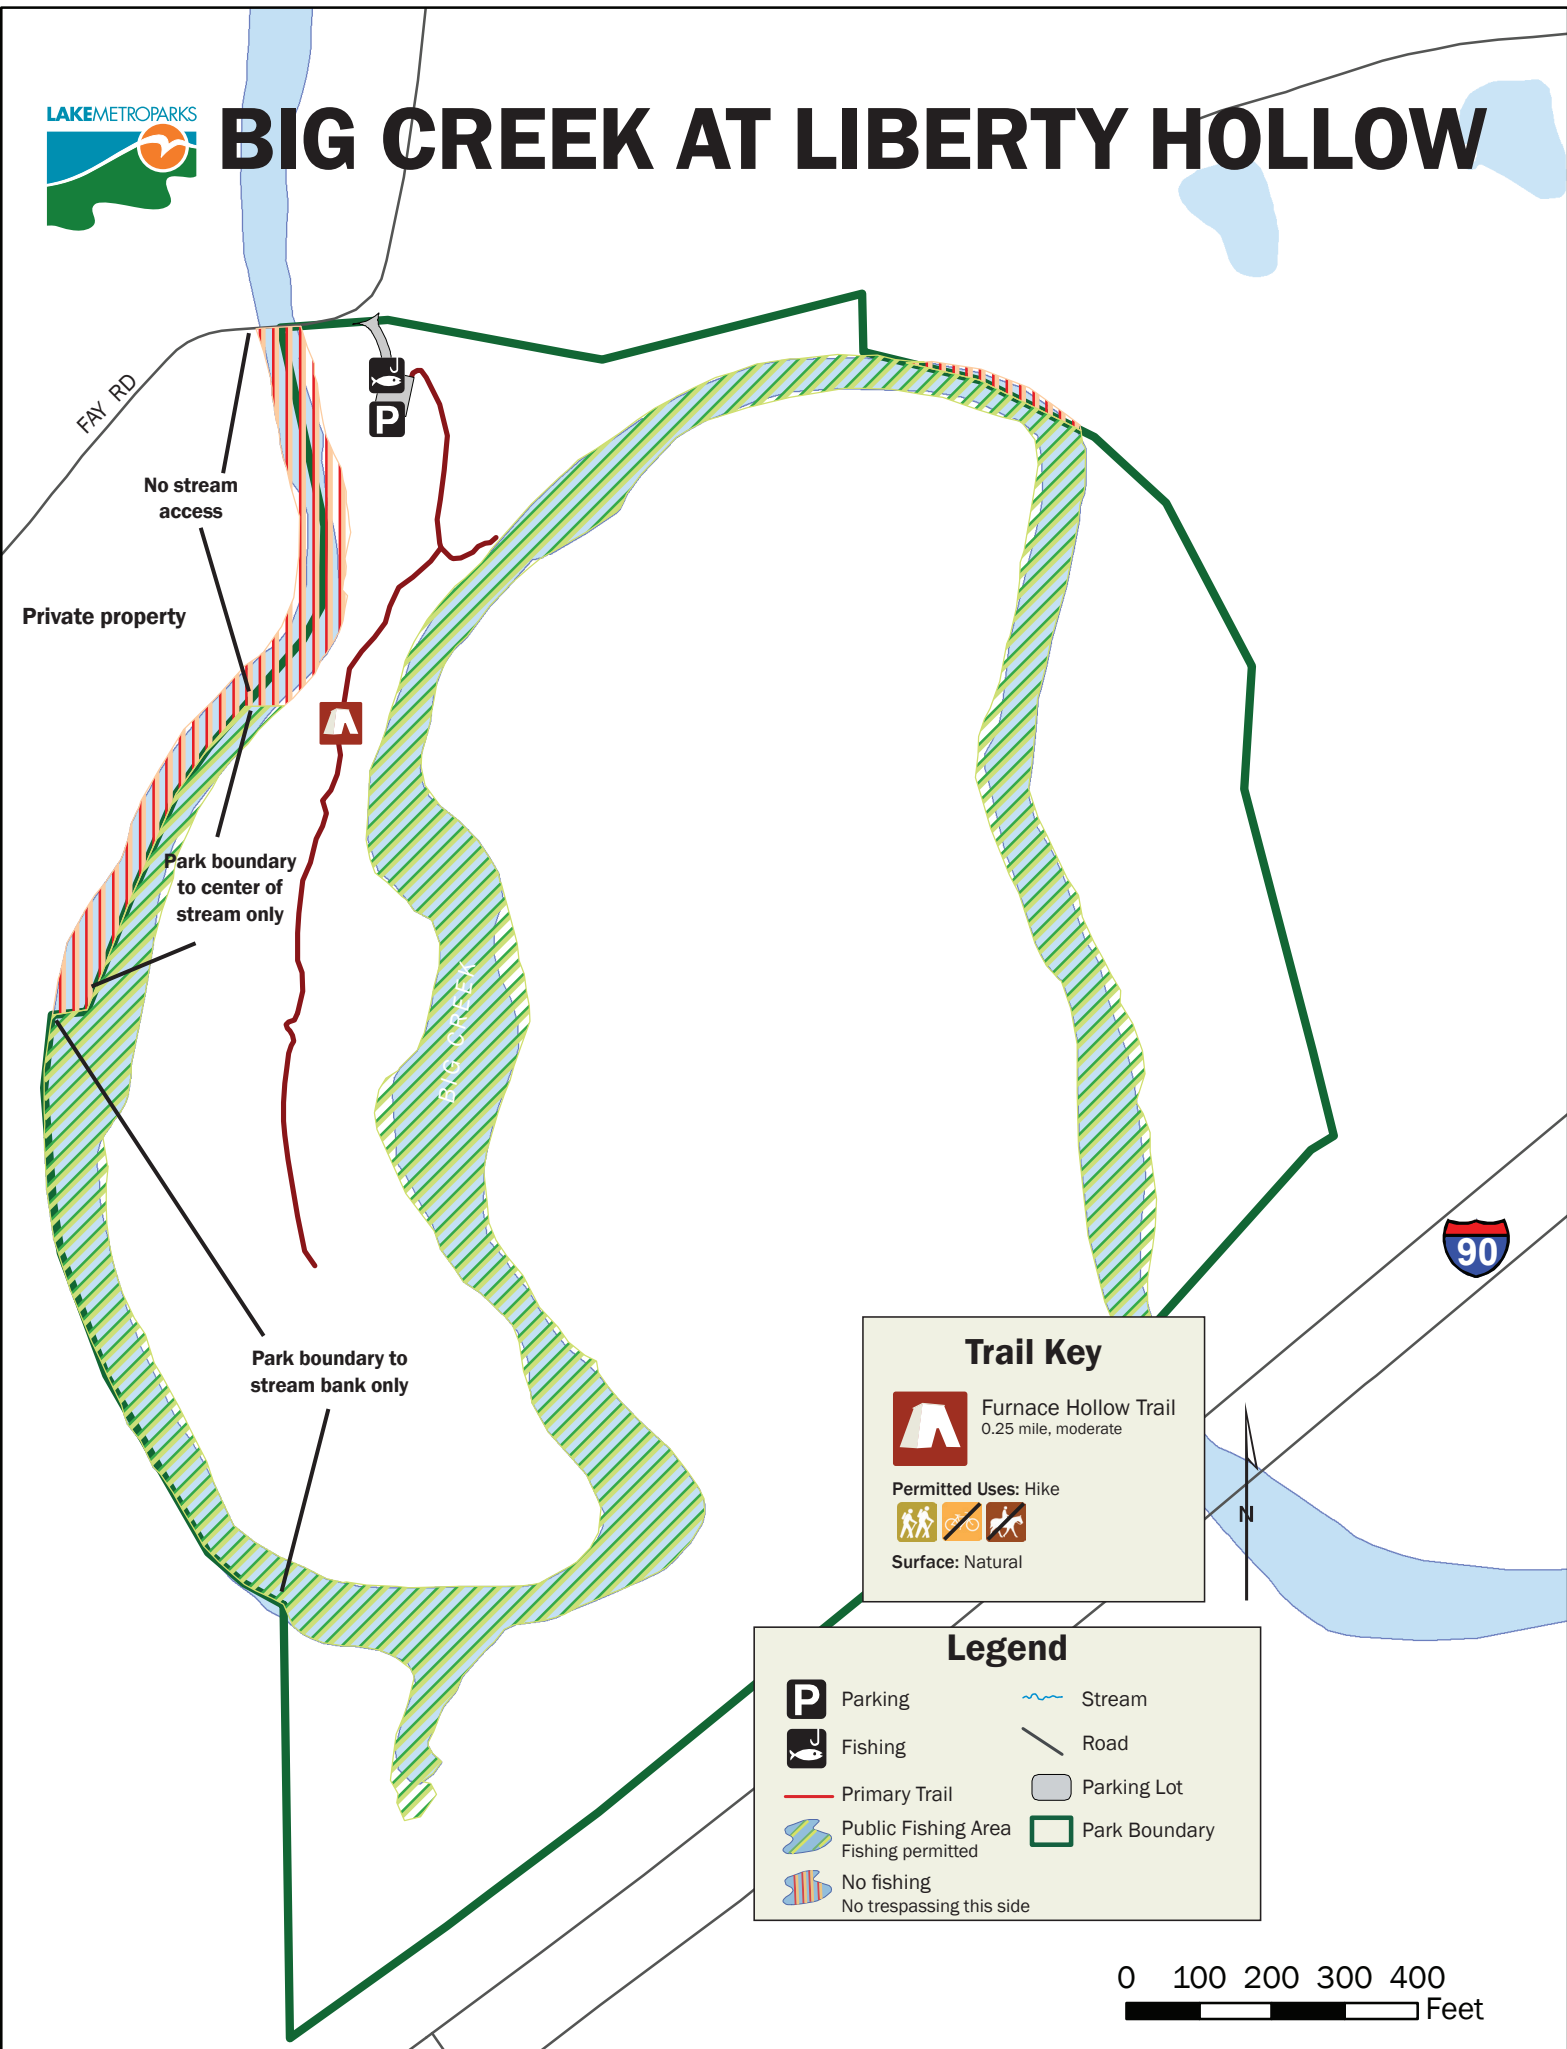

BIG CREEK AT LIBERTY HOLLOW

No stream access

Private property

Park boundary to center of stream only

Park boundary to stream bank only

Trail Key

Furnace Hollow Trail
0.25 mile, moderate

Permitted Uses: Hike

Surface: Natural

Legend

Parking	Stream
Fishing	Road
Primary Trail	Parking Lot
Public Fishing Area Fishing permitted	Park Boundary
No fishing No trespassing this side	