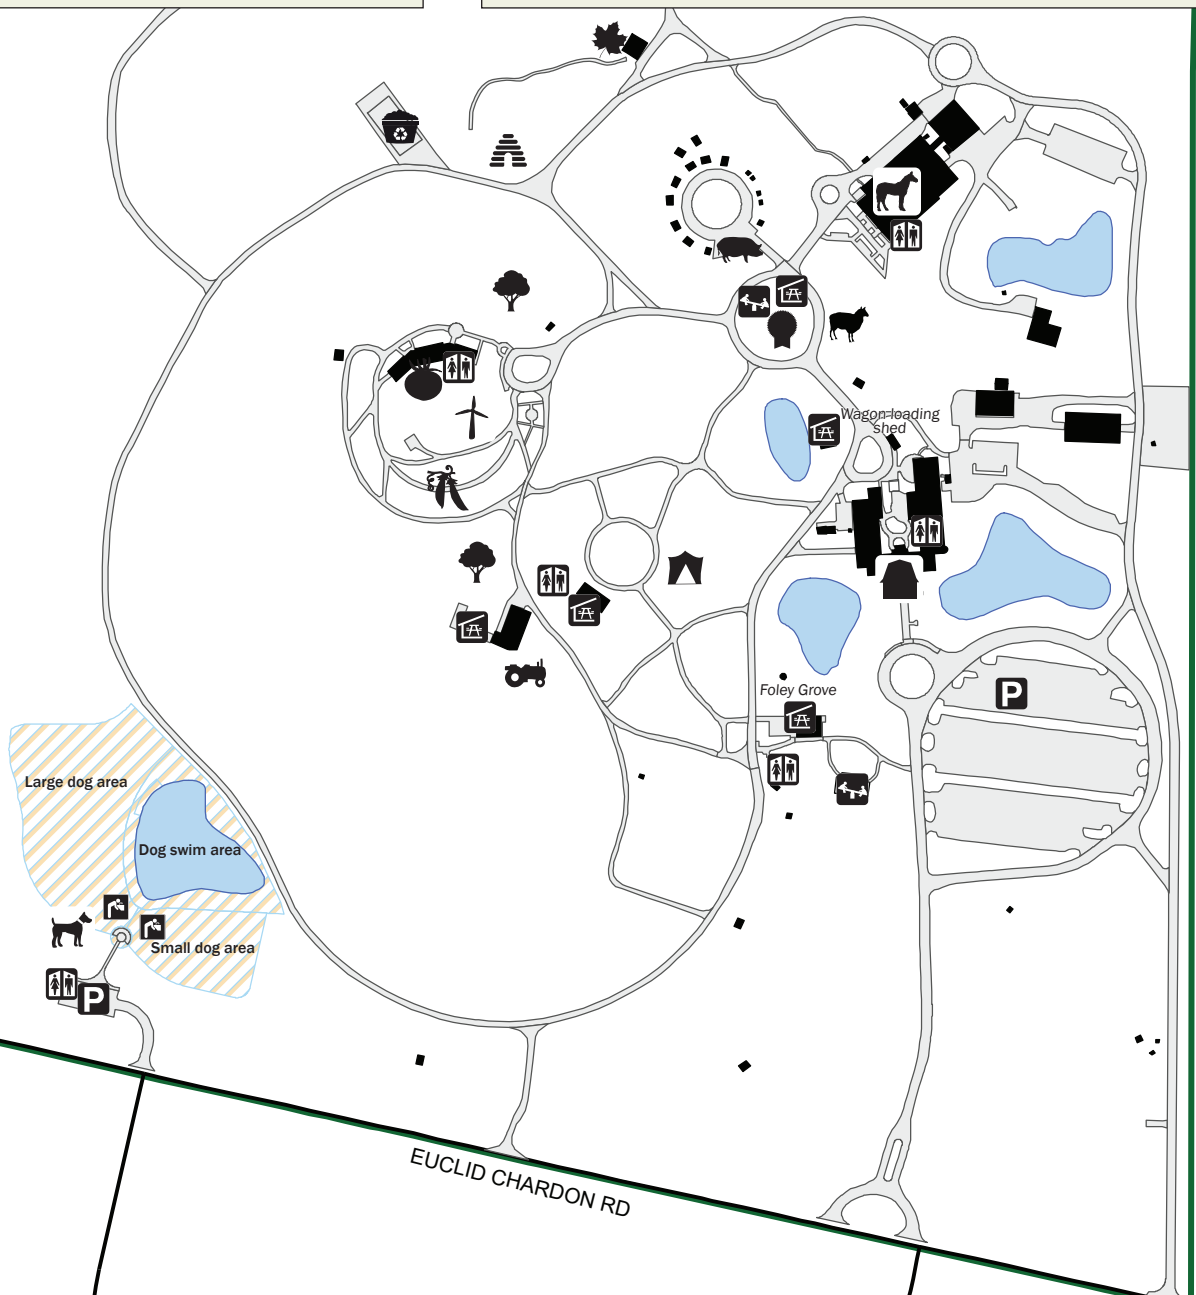

# LAKE METROPARKS FARMPARK

### Legend

Parking	Road
Restroom	Building
Picnic Shelter	Pond
Playground	Parking Lot
Drinking Fountain	Park Boundary

### Key

Barnyard	Festival Field	Solar & wind power
Beehives/Apiary	Machinery Building	Visitor Center Gift Shop • Cafe Dairy • First Aid
Canine Meadow	Orchard	Woodland Center
Compost	Plant Science Center Grain Room	
Display gardens	Shepherd's Field	
Equine Center Well Bred Shed Arena	Showman's Circle	