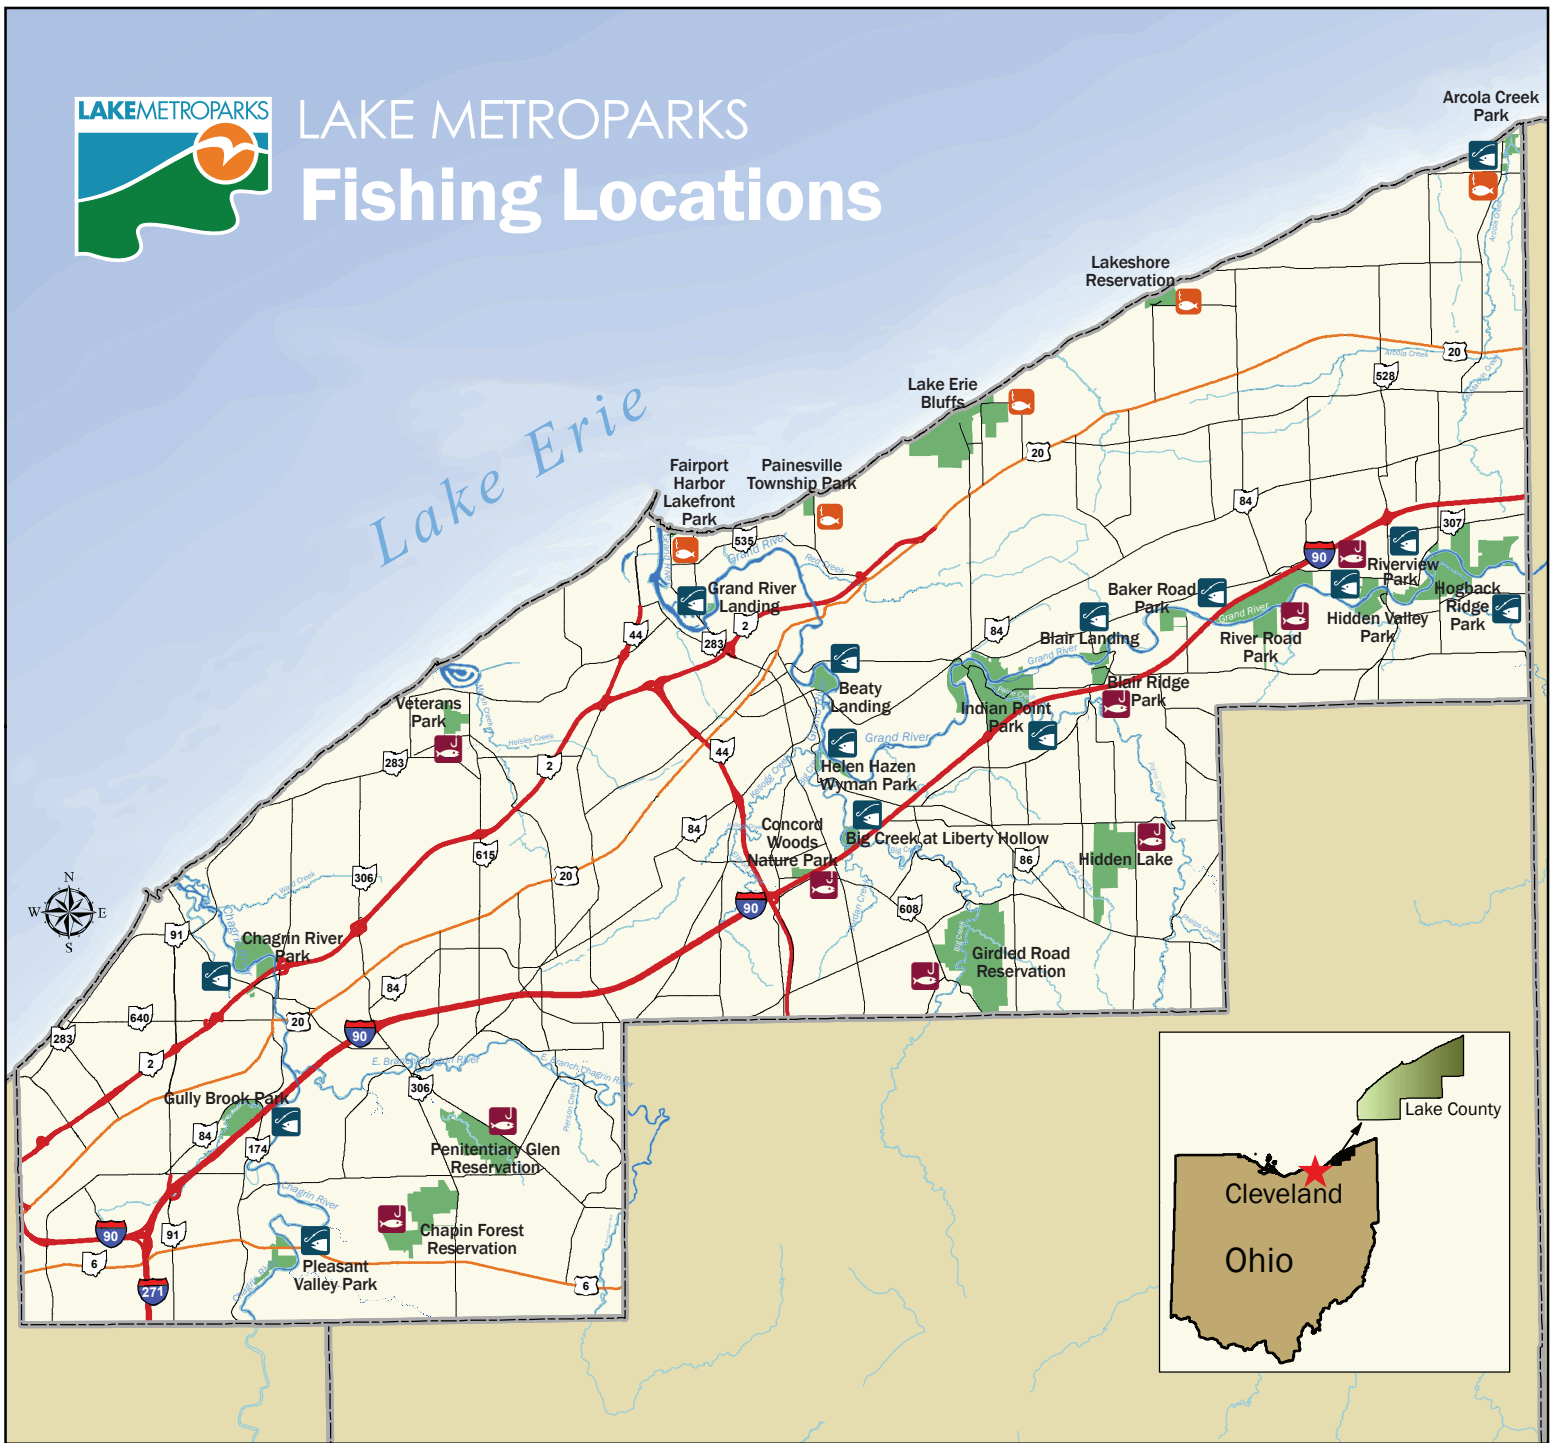

# LAKE METROPARKS Fishing Locations

|   |  |  |
|---|--|--|
| <b>Arcola Creek Park</b><br>941 Dock Rd., Madison Twp. 44057<br>  | <b>Fairport Harbor Lakefront Park</b><br>301 Huntington Beach Dr., Fairport Harbor 44077<br>                                   | <b>Lake Erie Bluffs</b><br>2901 Clark Rd., Perry Twp. 44081<br>3301 Lane Rd., Perry Twp. 44081<br> |
| <b>Baker Road Park</b><br>4960 Baker Rd., Leroy Twp. 44057<br>  | <b>Girdled Road Reservation</b><br>12926 Radcliffe Rd., Concord Twp. 44077<br>12415 Concord Hamden Rd., Concord Twp. 44077<br> | <b>Lakeshore Reservation</b><br>4799 Lockwood Rd., North Perry Village 44081<br>                   |
| <b>Beaty Landing</b><br>477 East Walnut St., Painesville 44077<br>543 East Walnut St., Painesville 44077<br>                                      | <b>Grand River Landing</b><br>1181 N. St. Clair St., Fairport Harbor 44077<br>   | <b>Painesville Township Park</b><br>1025 Hardy Rd., Painesville Twp. 44077<br>                     |
| <b>Big Creek at Liberty Hollow</b><br>6735 Fay Rd., Concord Twp. 44077<br>  | <b>Gully Brook Park</b><br>2100 River Rd., Willoughby Hills 44094<br>  | <b>Penitentiary Glen Reservation</b><br>8668 Kirtland-Chardon Rd., Kirtland 44094<br>              |
| <b>Blair Landing</b><br>5280 Blair Rd., Perry 44081<br>   | <b>Helen Hazen Wyman Park</b><br>6101 Painesville-Warren Rd. (Rt. 86), Concord Twp. 44077<br>                                  | <b>Pleasant Valley Park</b><br>38990 Pleasant Valley Rd., Willoughby Hills 44094<br>               |
| <b>Blair Ridge Park</b> (fishing by Lake Metroparks permit)<br>5330 Blair Rd., Perry 44081<br>  | <b>Hidden Lake</b><br>6850 Kniffen Rd., Leroy Twp. 44077<br>   | <b>River Road Park</b><br>5808 River Rd., Madison Twp. 44057<br>                                   |
| <b>Chagrin River Park</b><br>3100 Reeves Rd., Willoughby/Eastlake 44094<br>1000 Rural Dr., Eastlake 44095<br>37699 Erie Rd., Willoughby 44094<br> | <b>Hidden Valley Park</b><br>6500 River Rd., Madison Twp. 44057 (pond)<br>4872 Klases Rd., Madison Twp. 44057 (river)<br>      | <b>Riverview Park</b><br>4895 Bailey Rd., Madison Twp. 44057<br>                                   |
| <b>Chapin Forest Reservation</b><br>9938 Chillicothe Rd. (Rt. 306), Kirtland 44094<br>10381 Hobart Rd., Kirtland 44094<br>                        | <b>Hogback Ridge Park</b><br>4700 Emerson Rd., Madison Twp. 44057<br>  | <b>Veterans Park</b><br>5730 Hopkins Rd., Mentor 44060<br>   |
| <b>Concord Woods Nature Park</b><br>11211 Spear Rd., Concord Twp. 44077<br>   | <b>Indian Point Park</b><br>12951 Seelye Rd., Leroy Twp. 44077<br>12701 Seelye Rd., Leroy Twp. 44077<br>                       |  |