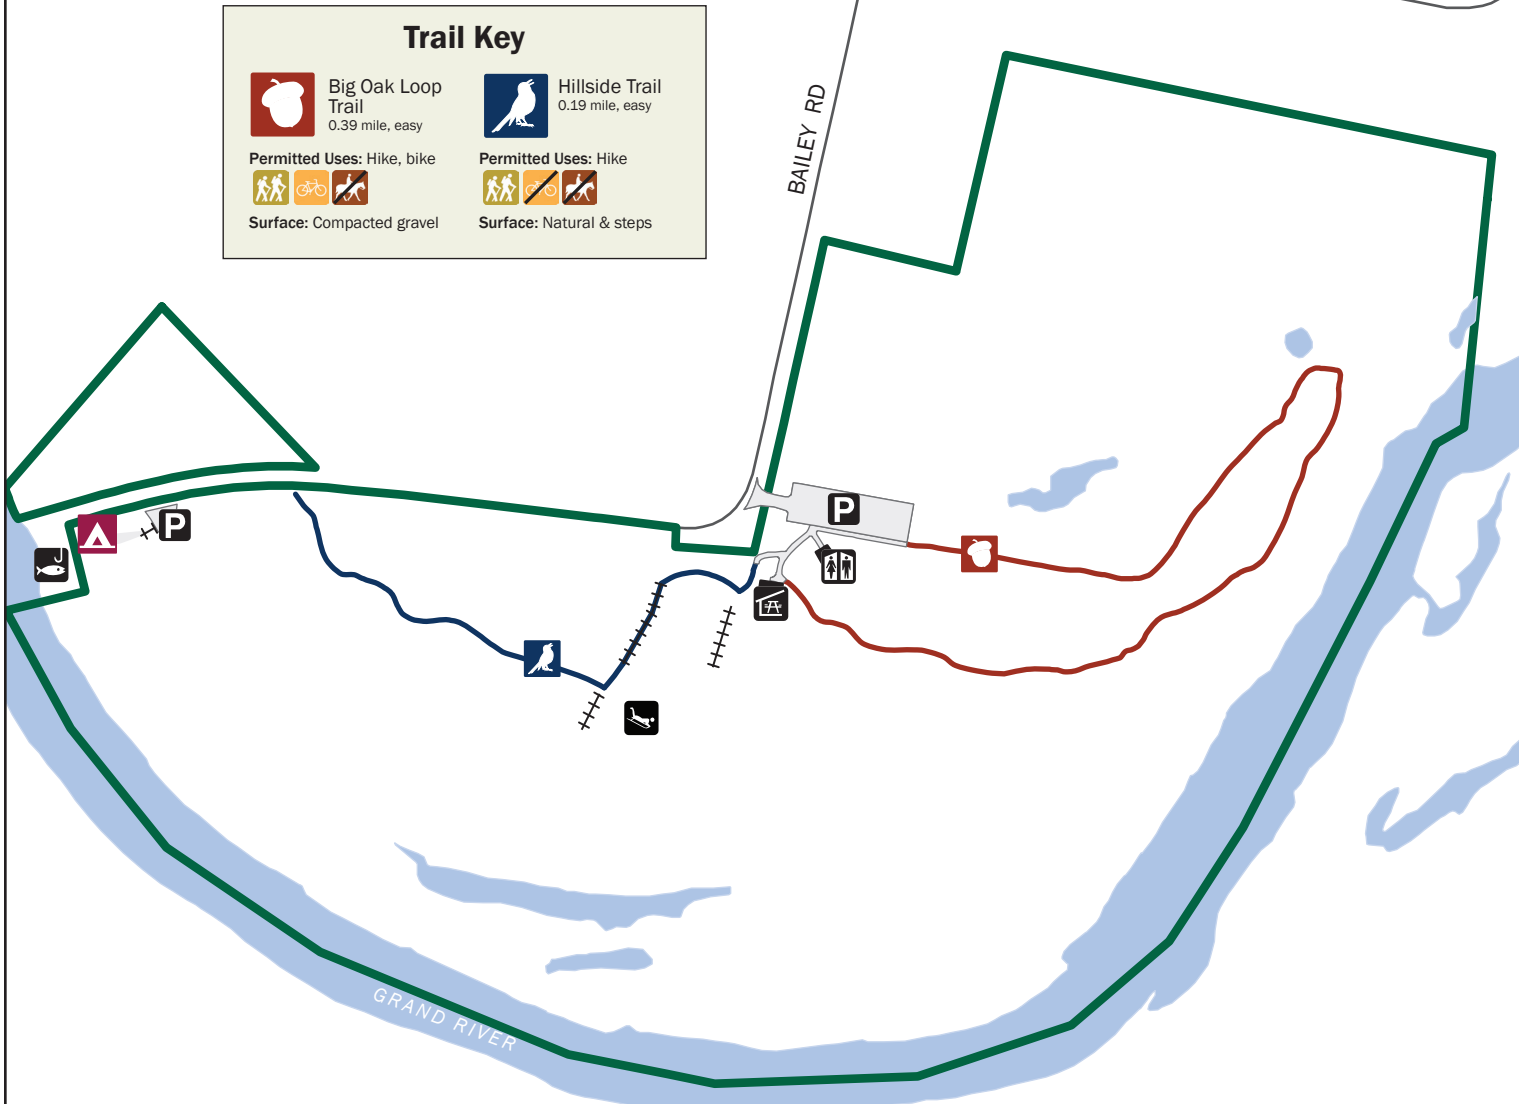

RIVERVIEW PARK

RIVER RD

BAILEY RD

BAILEY RD

Trail Key

Big Oak Loop Trail
0.39 mile, easy

Hillside Trail
0.19 mile, easy

Permitted Uses: Hike, bike

Surface: Compacted gravel

Permitted Uses: Hike

Surface: Natural & steps

GRAND RIVER

Legend

- Parking
- Restroom
- Picnic Shelter
- Fishing
- Sledding Hill
- Campsite
Call 440-358-7275 to reserve
- Steps
- Primary Trail
- Stream
- Road
- Pond
- Parking Lot
- Park Boundary