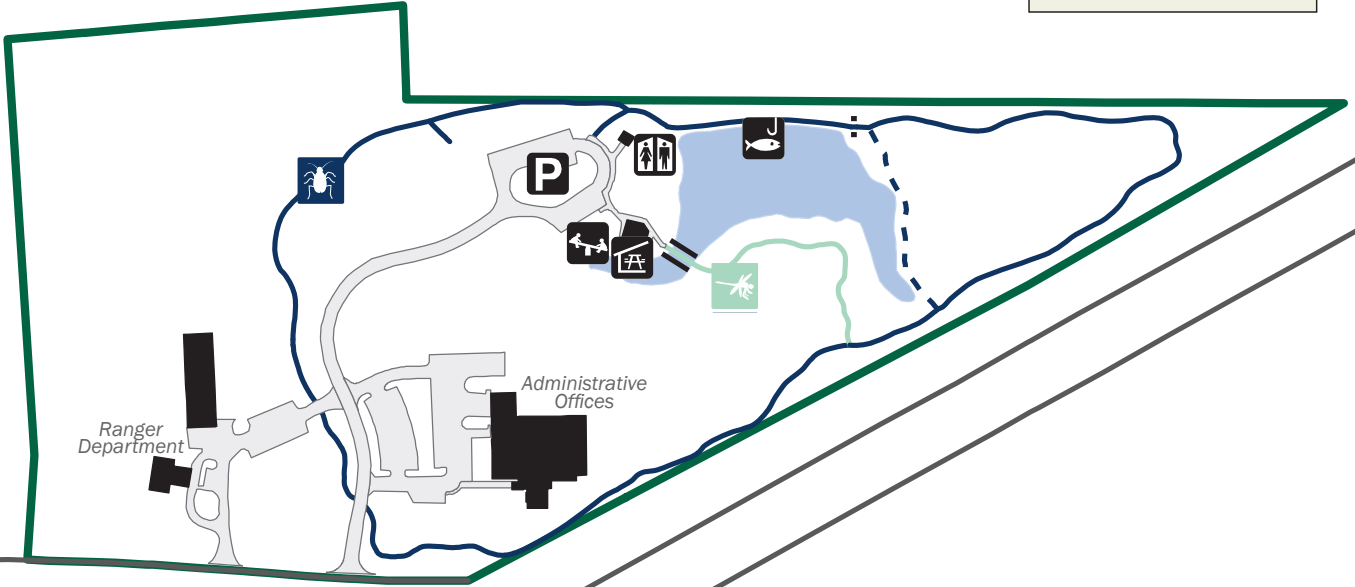

CONCORD WOODS NATURE PARK

Legend

Parking	Bridge	Stream
Restroom	Steps	Road
Picnic Shelter	Primary Trail	Building
Playground	Connector Trail	Pond
Fishing		Parking Lot
		Park Boundary

Trail Key

Dragonfly Link Trail
0.16 mile, easy
Permitted Uses: Hike, bike

Surface: Compacted gravel

Woodland Loop Trail
0.74 mile, easy
Permitted Uses: Hike, bike

Surface: Compacted gravel

SPEAR RD