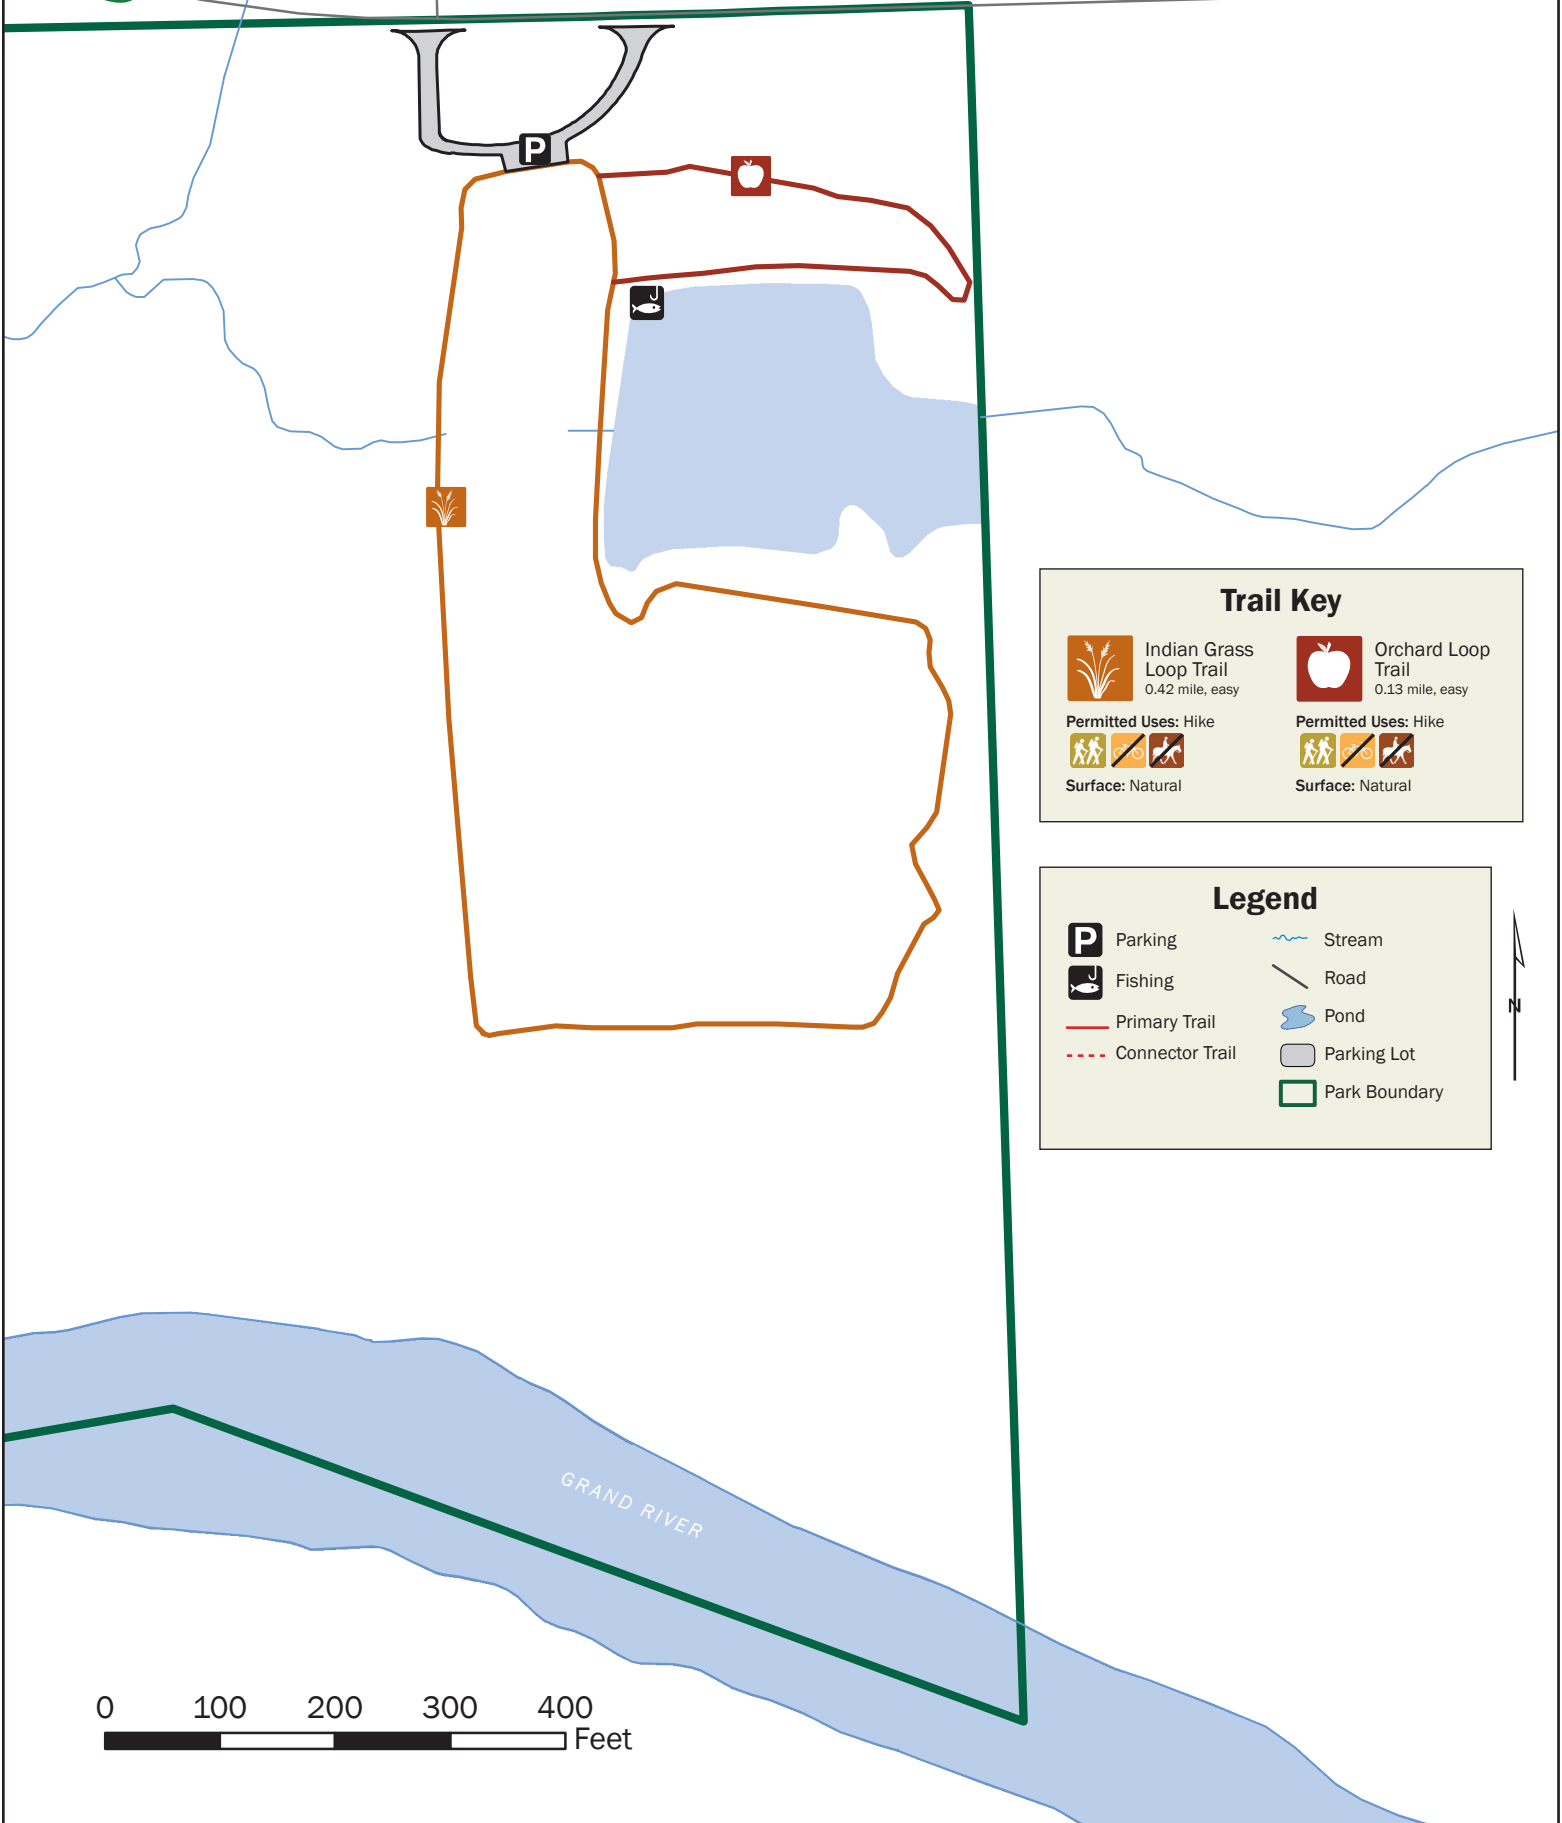

# RIVER ROAD PARK

RIVER RD

### Trail Key

Indian Grass Loop Trail  
0.42 mile, easy

Orchard Loop Trail  
0.13 mile, easy

Permitted Uses: Hike

Surface: Natural

Permitted Uses: Hike

Surface: Natural

### Legend

Parking

Fishing

Primary Trail

Connector Trail

Stream

Road

Pond

Parking Lot

Park Boundary

0 100 200 300 400 Feet