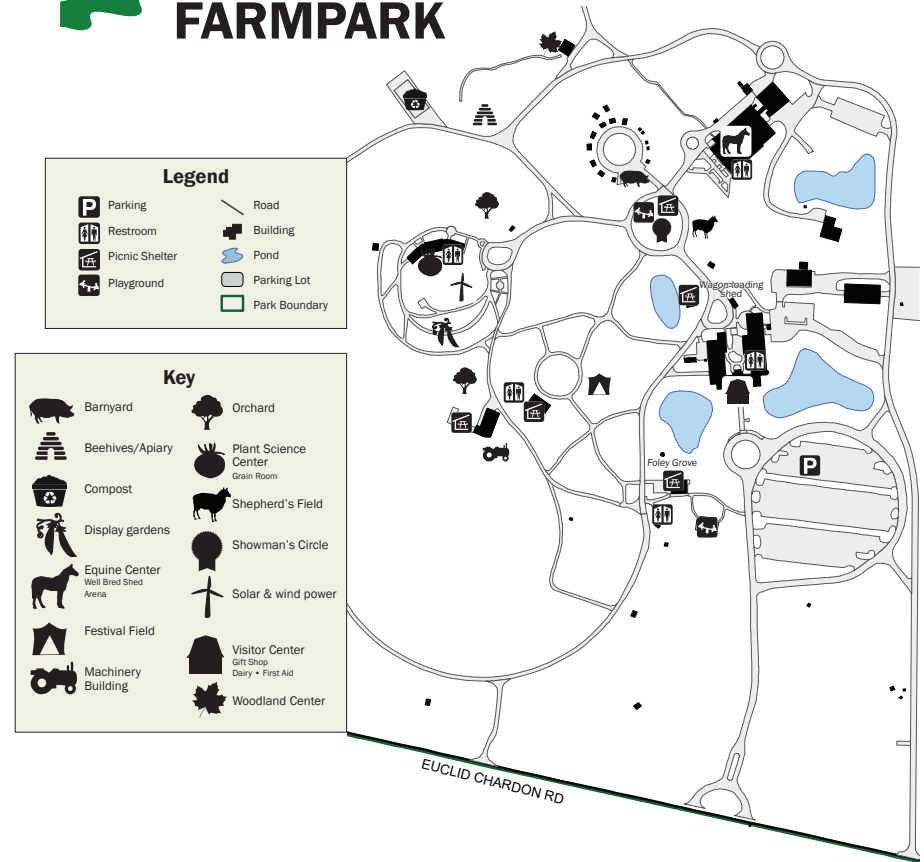

## Well Bred Shed

Self-guided walkthroughs    5:00 to 7:30

# LAKE METROPARKS FARM PARK