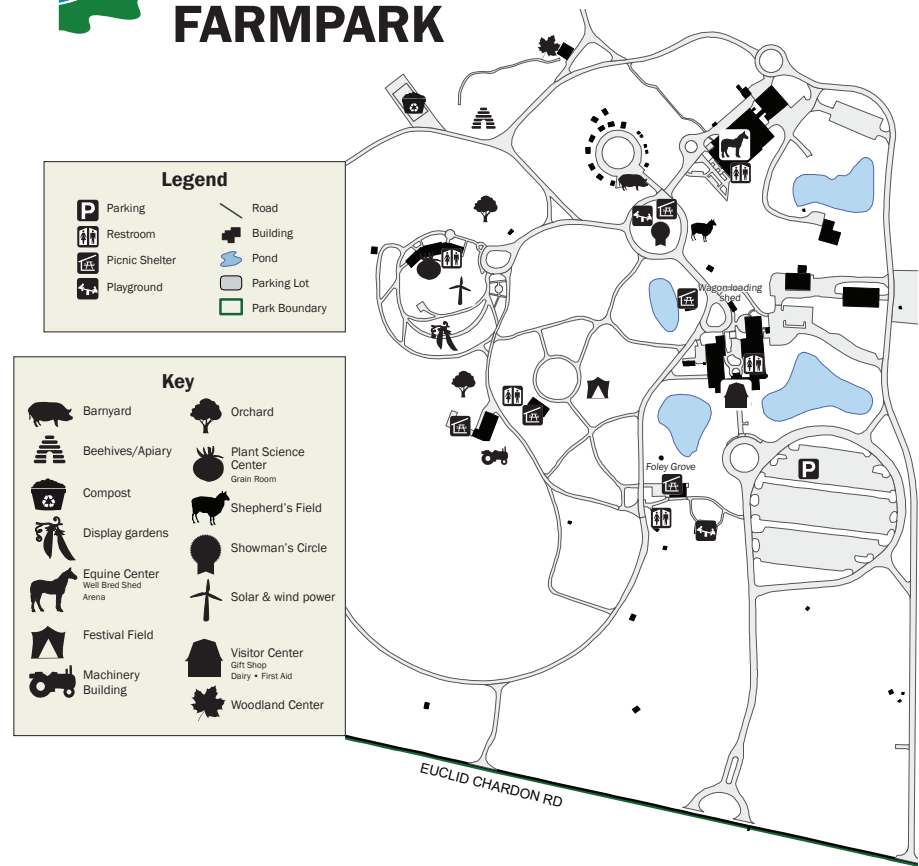

Well Bred Shed

Animal encounter 10:00, 1:00 & 3:00

The Arena

Harnessing demonstration 9:30
 Groom the horse 11:00
 Equine demonstration 1:30
 Meet the breed 2:30
 Pony encounter & rides \$6 10:00 to 3:00

Pond Pavilion

Ice carving demonstrations 10:30, 11:00 2:00, 2:30, 3:00
 Ice carving competitions 12:00, 12:30 & 1:00
 Ice chair ongoing

Plant Science Center

Hydroponics tour 1:00 & 4:00

LAKE METROPARKS FARM PARK