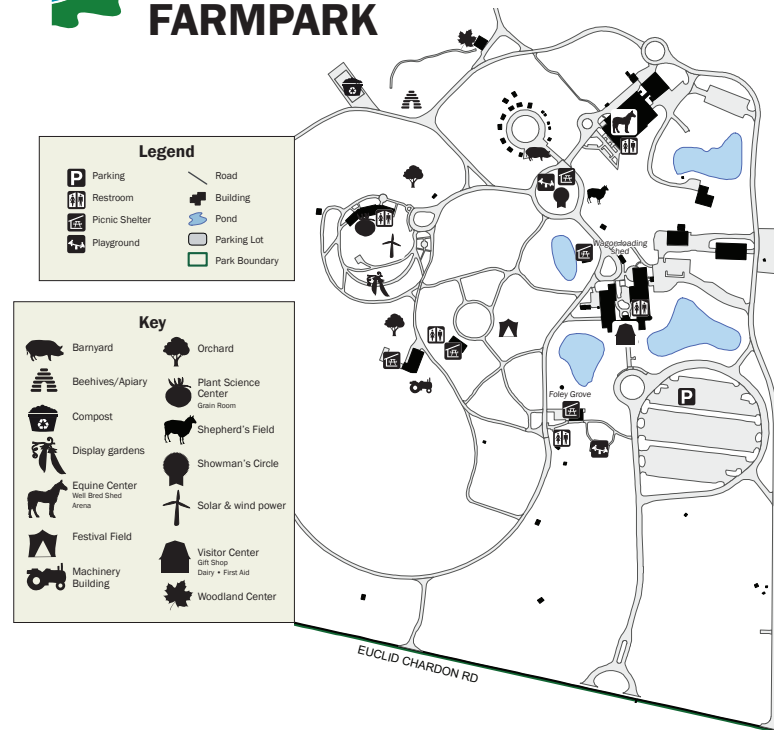

Farmfest schedule

Exhibit Hall

Wild animal encounters	1:00, 2:30, 4:00
Cream separating/butter demo	11:30 & 1:30
Cheesemaking demo	10:00 & 3:00

Dairy Parlor

Self-guided tour	ongoing
Machine milking	4:00

Pond Pavilion

Culinary demonstrations and tastings from local farms and special guest Fred Hot to be prepared by Chef Lisa Pucci Delgado
12:00, 1:30, 3:00, 4:30

Shepherd's Field

Border collie demonstration 10:30, 12:30, 4:30
(weather permitting)

Well Bred Shed

Animal encounter	12:30, 4:00, 6:00
Wonders of wool	10:00 & 1:45
Weaving & carding	11:00 to 5:00

Arena

Circus Dreams show	12:00 & 2:00
Harness room: grooming demo	10:00 & 6:00
American Dream Riders	5:30

Outdoor Arena

Draft horse fun show	11:00 to 4:00

Festival Field

Food vendors	ongoing
Meyer Hatchery tent	ongoing
Backyard flock 101	11:00, 12:30, & 2:00
Woodcarver demo	12:30
Beer & wine pavilion	12:00 to 7:00
<i>Debonne Vineyards & Double Wing Brewery</i>	
Pony rides $6	12:00 to 7:00
(weather permitting)	
Touch a tractor	ongoing

Barnyard

Visit the animals ongoing

Music at the Hilltop

Pieces of Eight	11:00 to 1:00
Sumrada	1:00 to 3:00
Blue Evolution	3:00 to 5:00
East Wind Band	5:30 to 7:30

Plant Science Center

Honey harvesting	1:00 to 3:00
Garden tours	12:00, 4:00, 6:00, 7:00
"Let it rot" compost tour	1:00 & 5:00
Hands-on grain activities	ongoing

LAKE METROPARKS FARM PARK

Presenting Sponsors

Ken Ganley
CHRYSLER DODGE JEEP
RAM FIAT PAINESVILLE

Ken Ganley
SUBARU WICKLIFFE